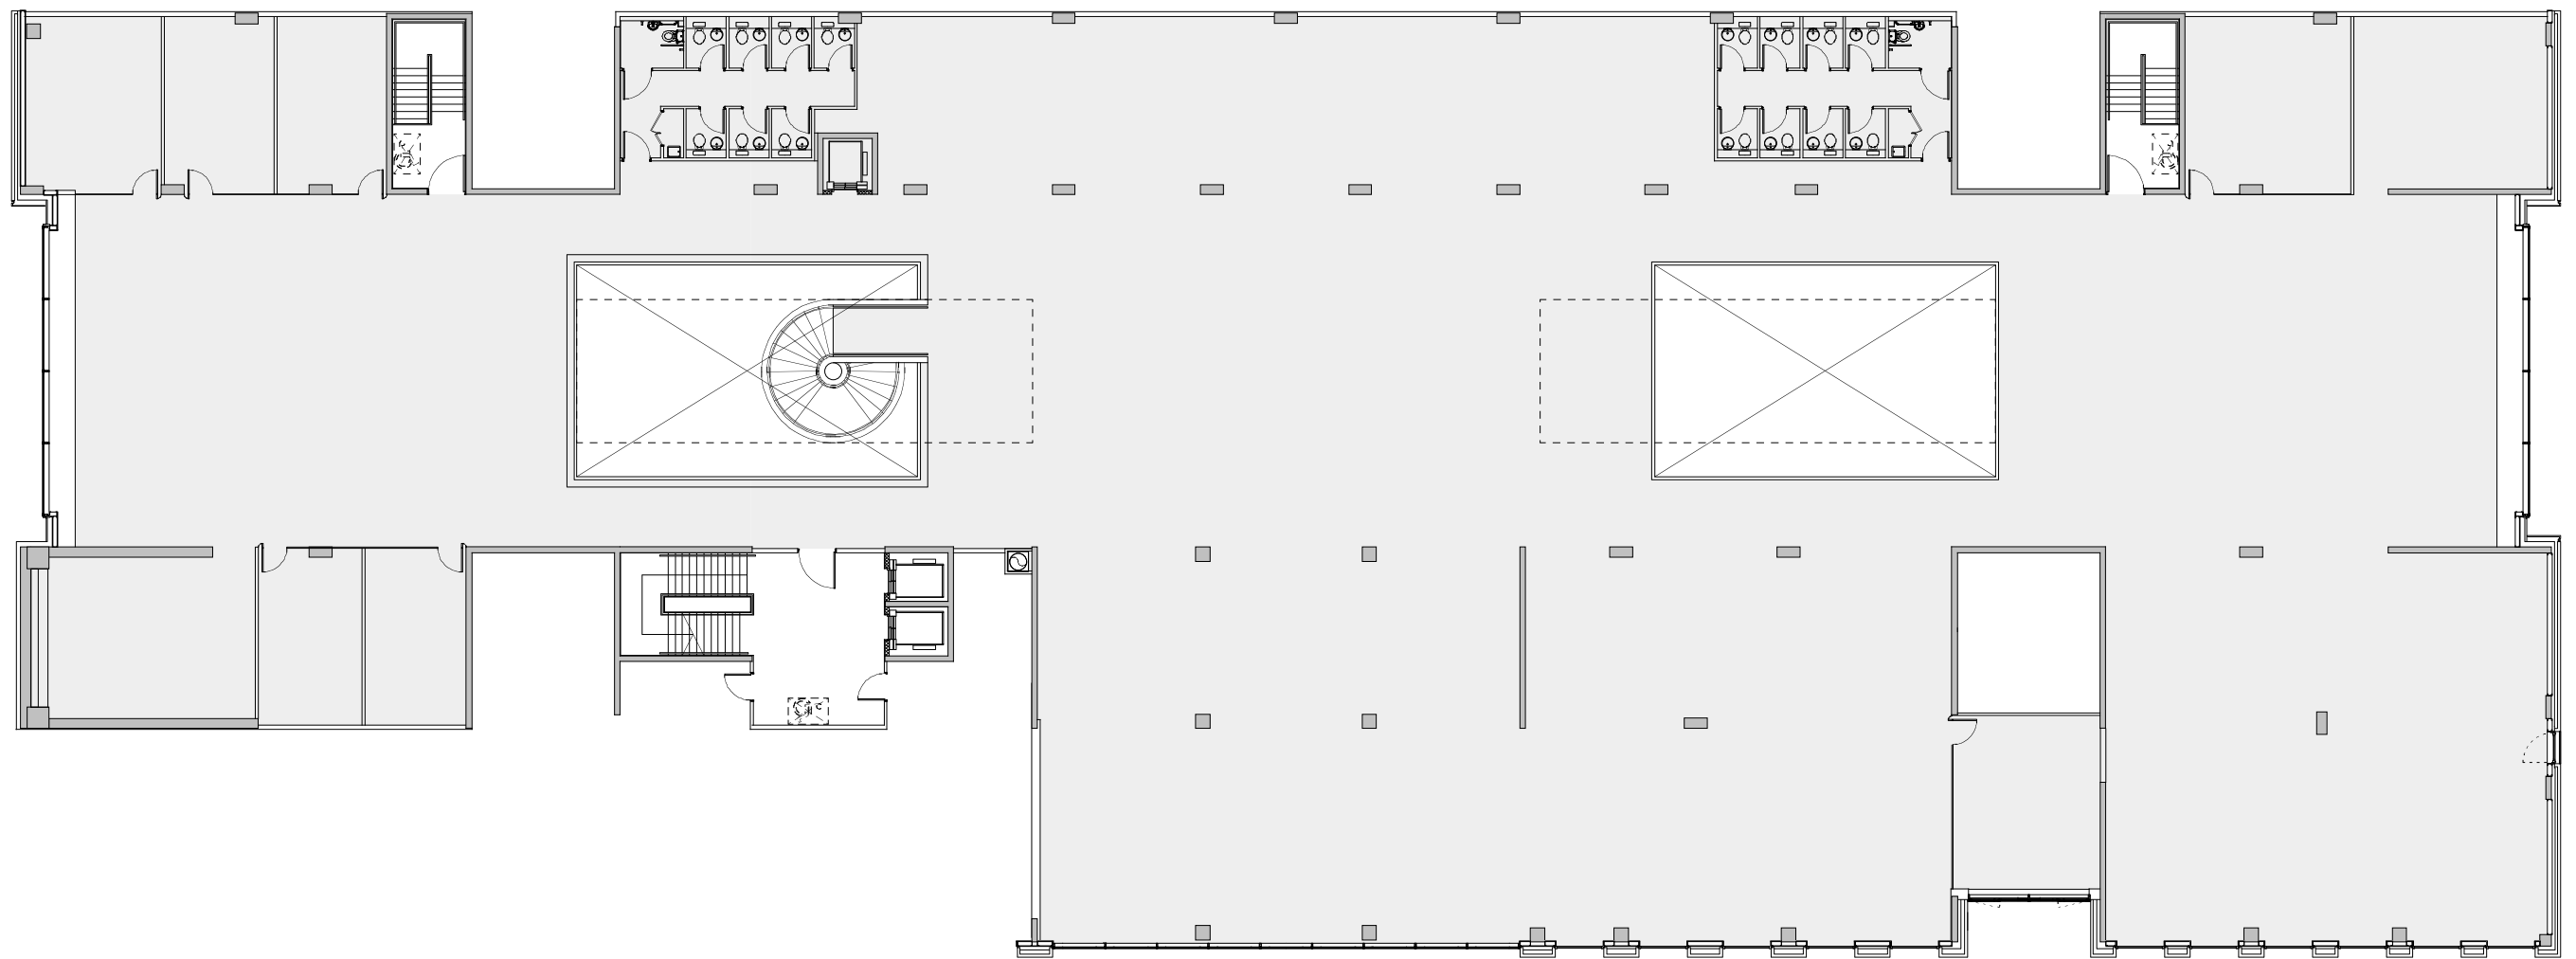

Ground floor

25,273 sq ft (2,348 sq m)

- 2 x 14 Person Meeting Room
- 2 x 8 Person Meeting Room
- 4 x 6 Person Meeting Room
- 5 x Quiet Rooms
- 2 x Private Offices
- 240 x Open Plan Desks

Total Headcount: 242

1:104 sq ft (9.7 sq m)

Scale 1:250 @ A3

First floor

21,377 sq ft (1,986 sq m)

- 2 x 12 Person Meeting Room
- 5 x 8 Person Meeting Room
- 6 x Quiet Rooms
- 253 x Open Plan Desks

Total Headcount: 253

1:87 sq ft (8 sq m)

Scale 1:250 @ A3