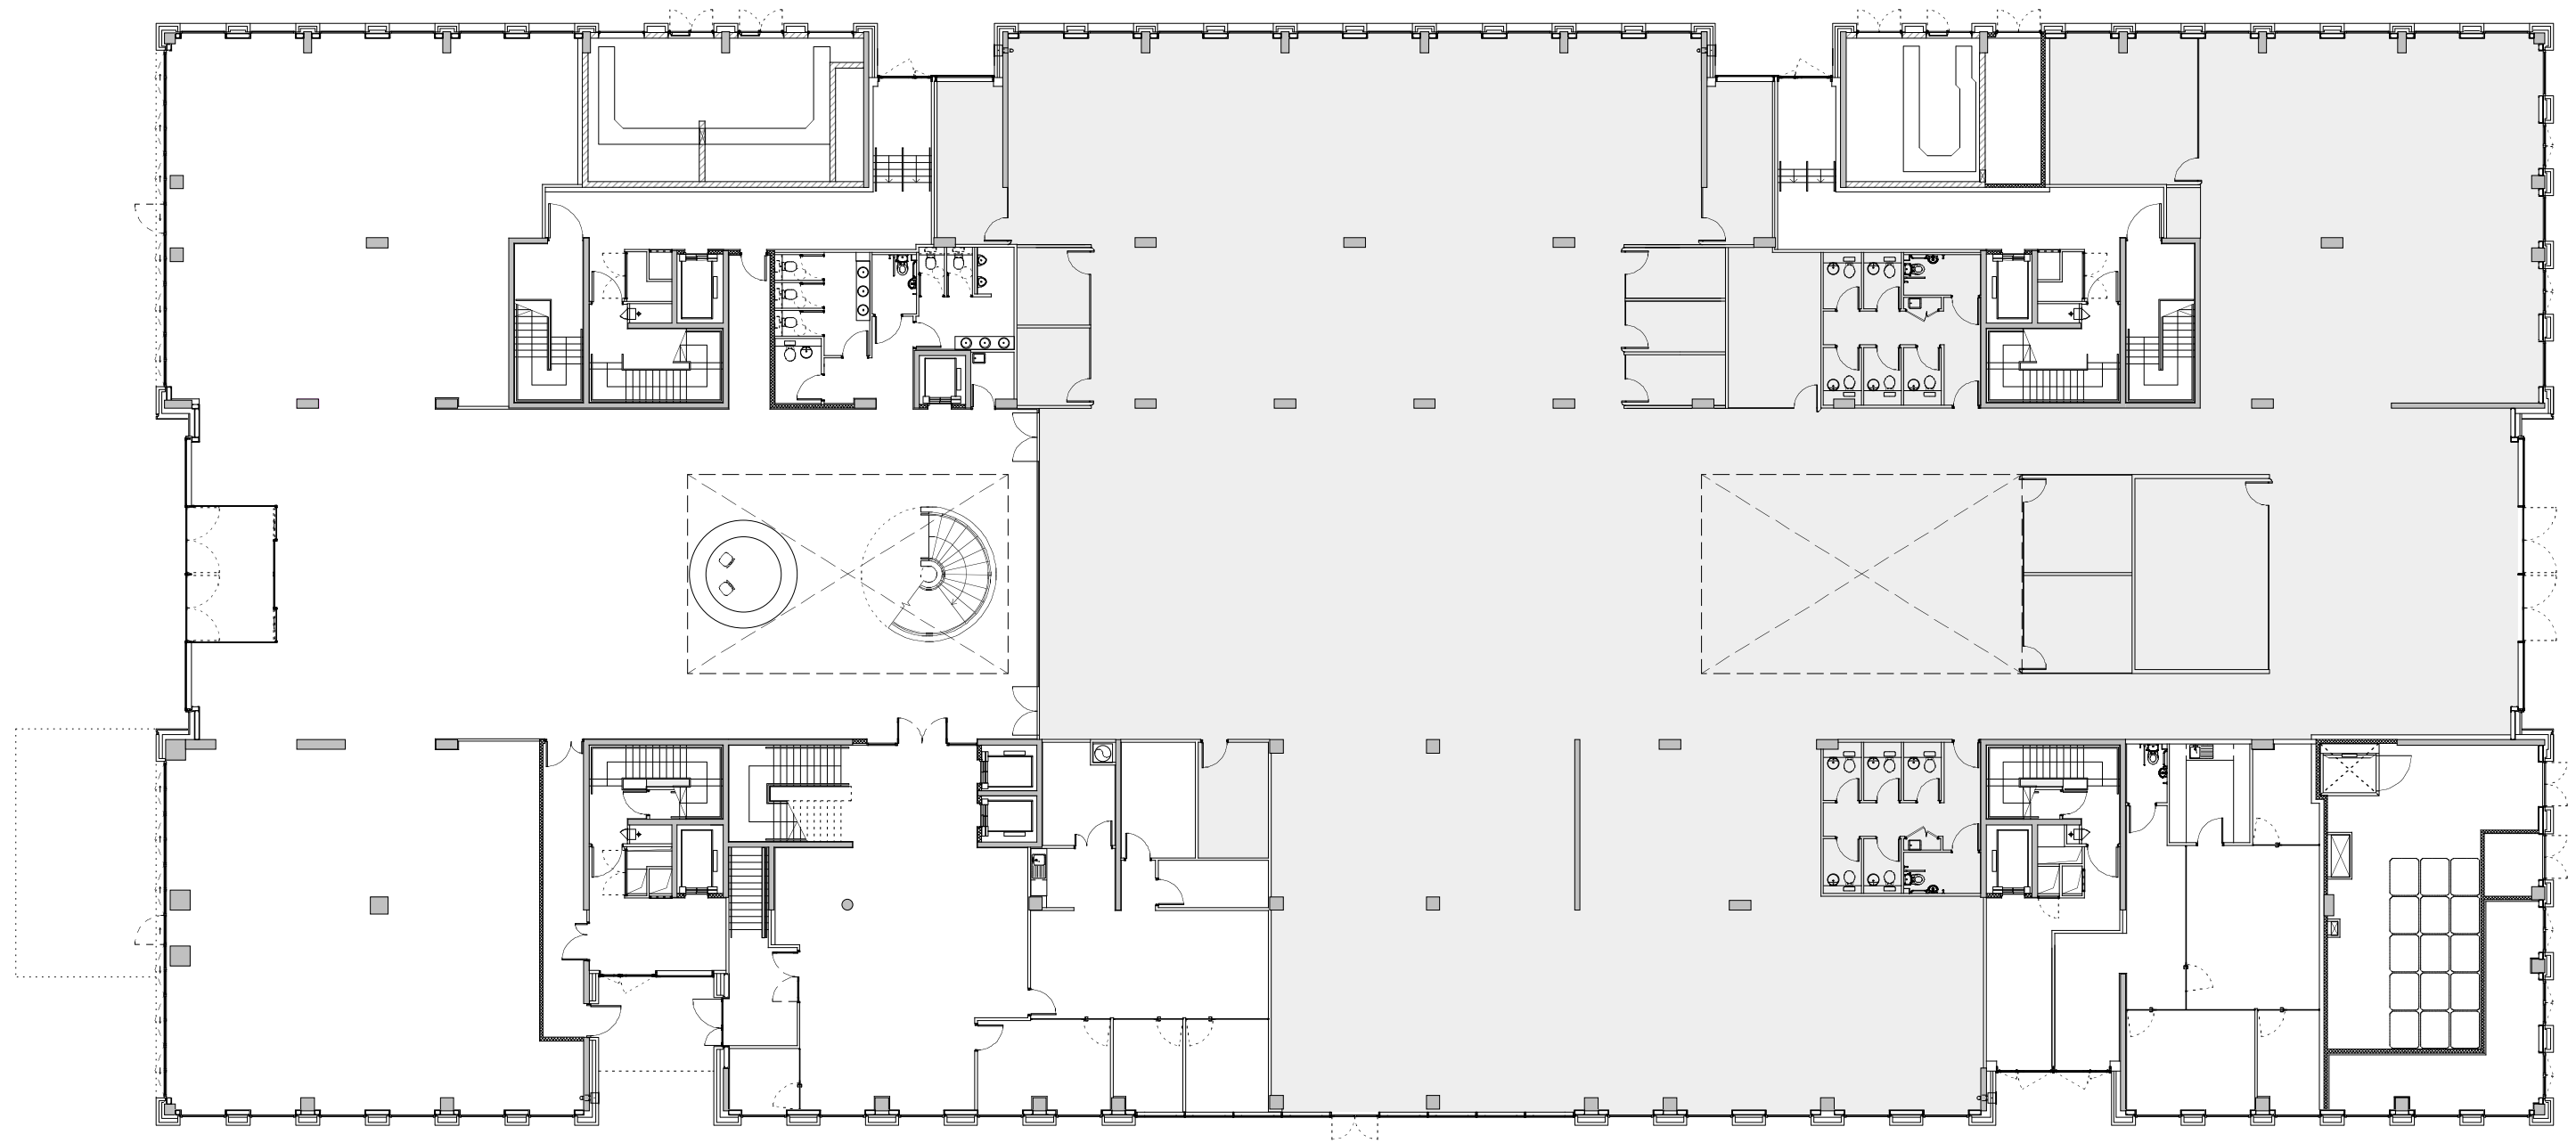

Ground floor

25,273 sq ft (2,348 sq m)

- 2 x 14 Person Meeting Room
- 2 x 8 Person Meeting Room
- 4 x 6 Person Meeting Room
- 5 x Quiet Rooms
- 2 x Private Offices
- 240 x Open Plan Desks

Total Headcount: 242

1:104 sq ft (9.7 sq m)

Scale 1:250 @ A3

First floor

21,377 sq ft (1,986 sq m)

- 2 x 12 Person Meeting Room
- 5 x 8 Person Meeting Room
- 6 x Quiet Rooms
- 253 x Open Plan Desks

Total Headcount: 253

1:87 sq ft (8 sq m)

Scale 1:250 @ A3